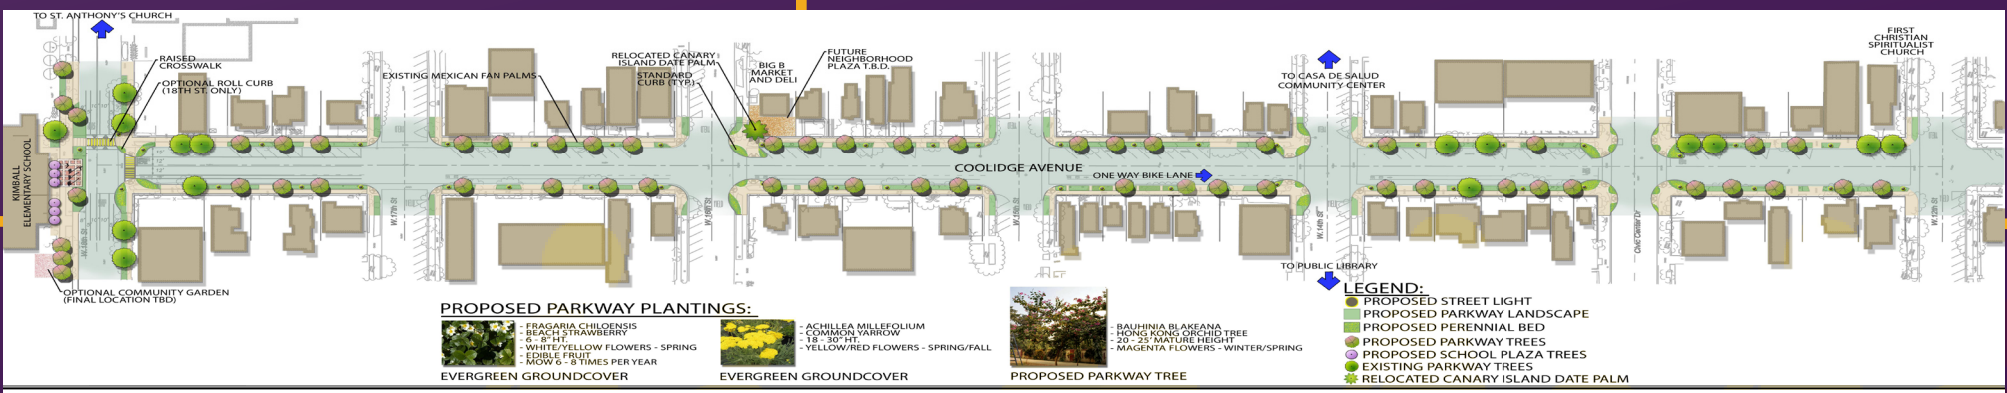

**COOLIDGE AVENUE**  
**KIMBALL ELEMENTARY SCHOOL CONCEPT PLAN**  
 SAFE ROUTES TO SCHOOL  
 NATIONAL CITY, CALIFORNIA

## Safe Routes to School

### to School Improvements

Community Outreach Meeting · Thursday, June 2, 2011  
 6:00-7:30 P.M. · Kimball School Cafeteria · 302 West 18th Street

**COOLIDGE AVENUE**  
**"COMMUNITY CORRIDOR" CONCEPT PLAN**  
 SAFE ROUTES TO SCHOOL  
 NATIONAL CITY, CALIFORNIA