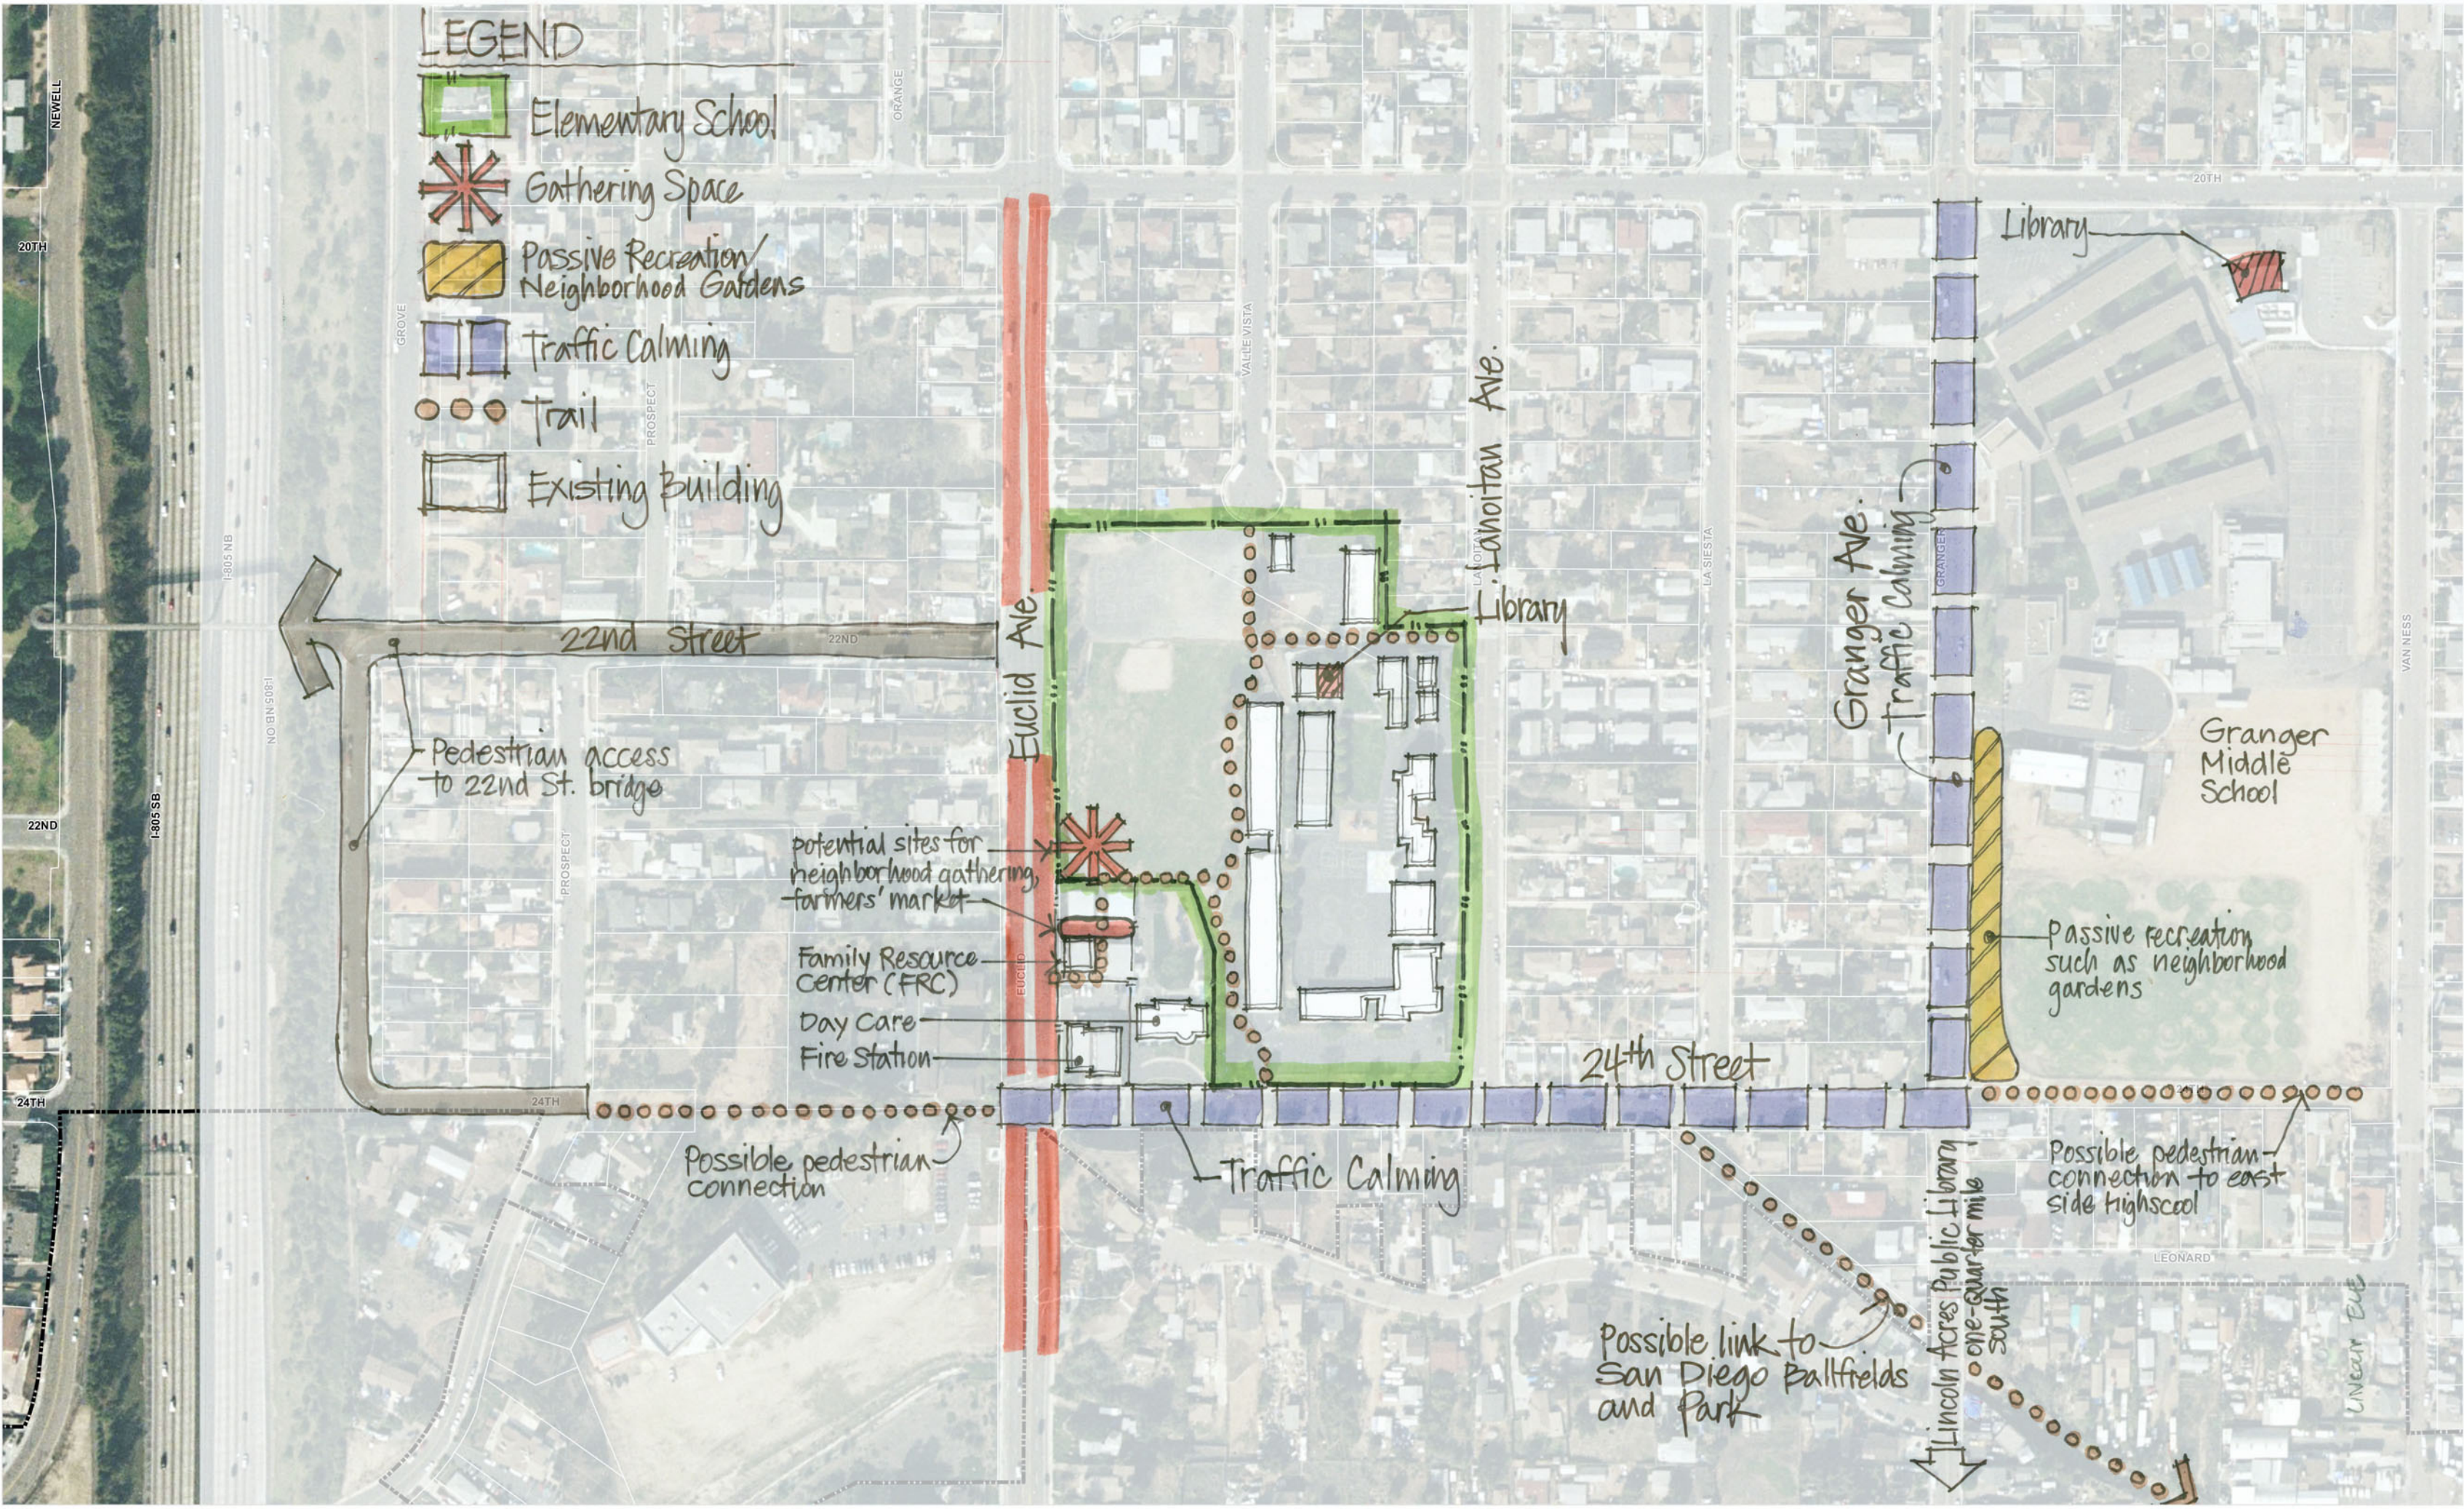

LEGEND

- Elementary School
- Gathering Space
- Passive Recreation/
  Neighborhood Gardens
- Traffic Calming
- Trail
- Existing Building

National City **Lincoln Acres Elementary School**

City of National City

PROJECT DESIGN CONSULTANTS
Planning Landscape Architecture Engineering Survey