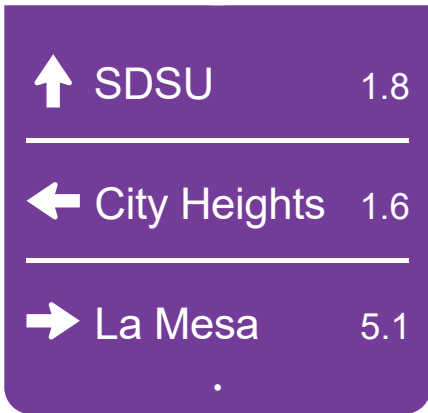

PROPOSED BIKEWAY SIGNAGE

GO by BIKE REGIONAL SIGNAGE

PROPOSED CITY BIKEWAY SIGNAGE

PROPOSED ORIENTATION KIOSK

NATIONAL CITY BIKE WAYFINDING PLAN

PEDESTRIAN AND BICYCLE CONNECTIVITY