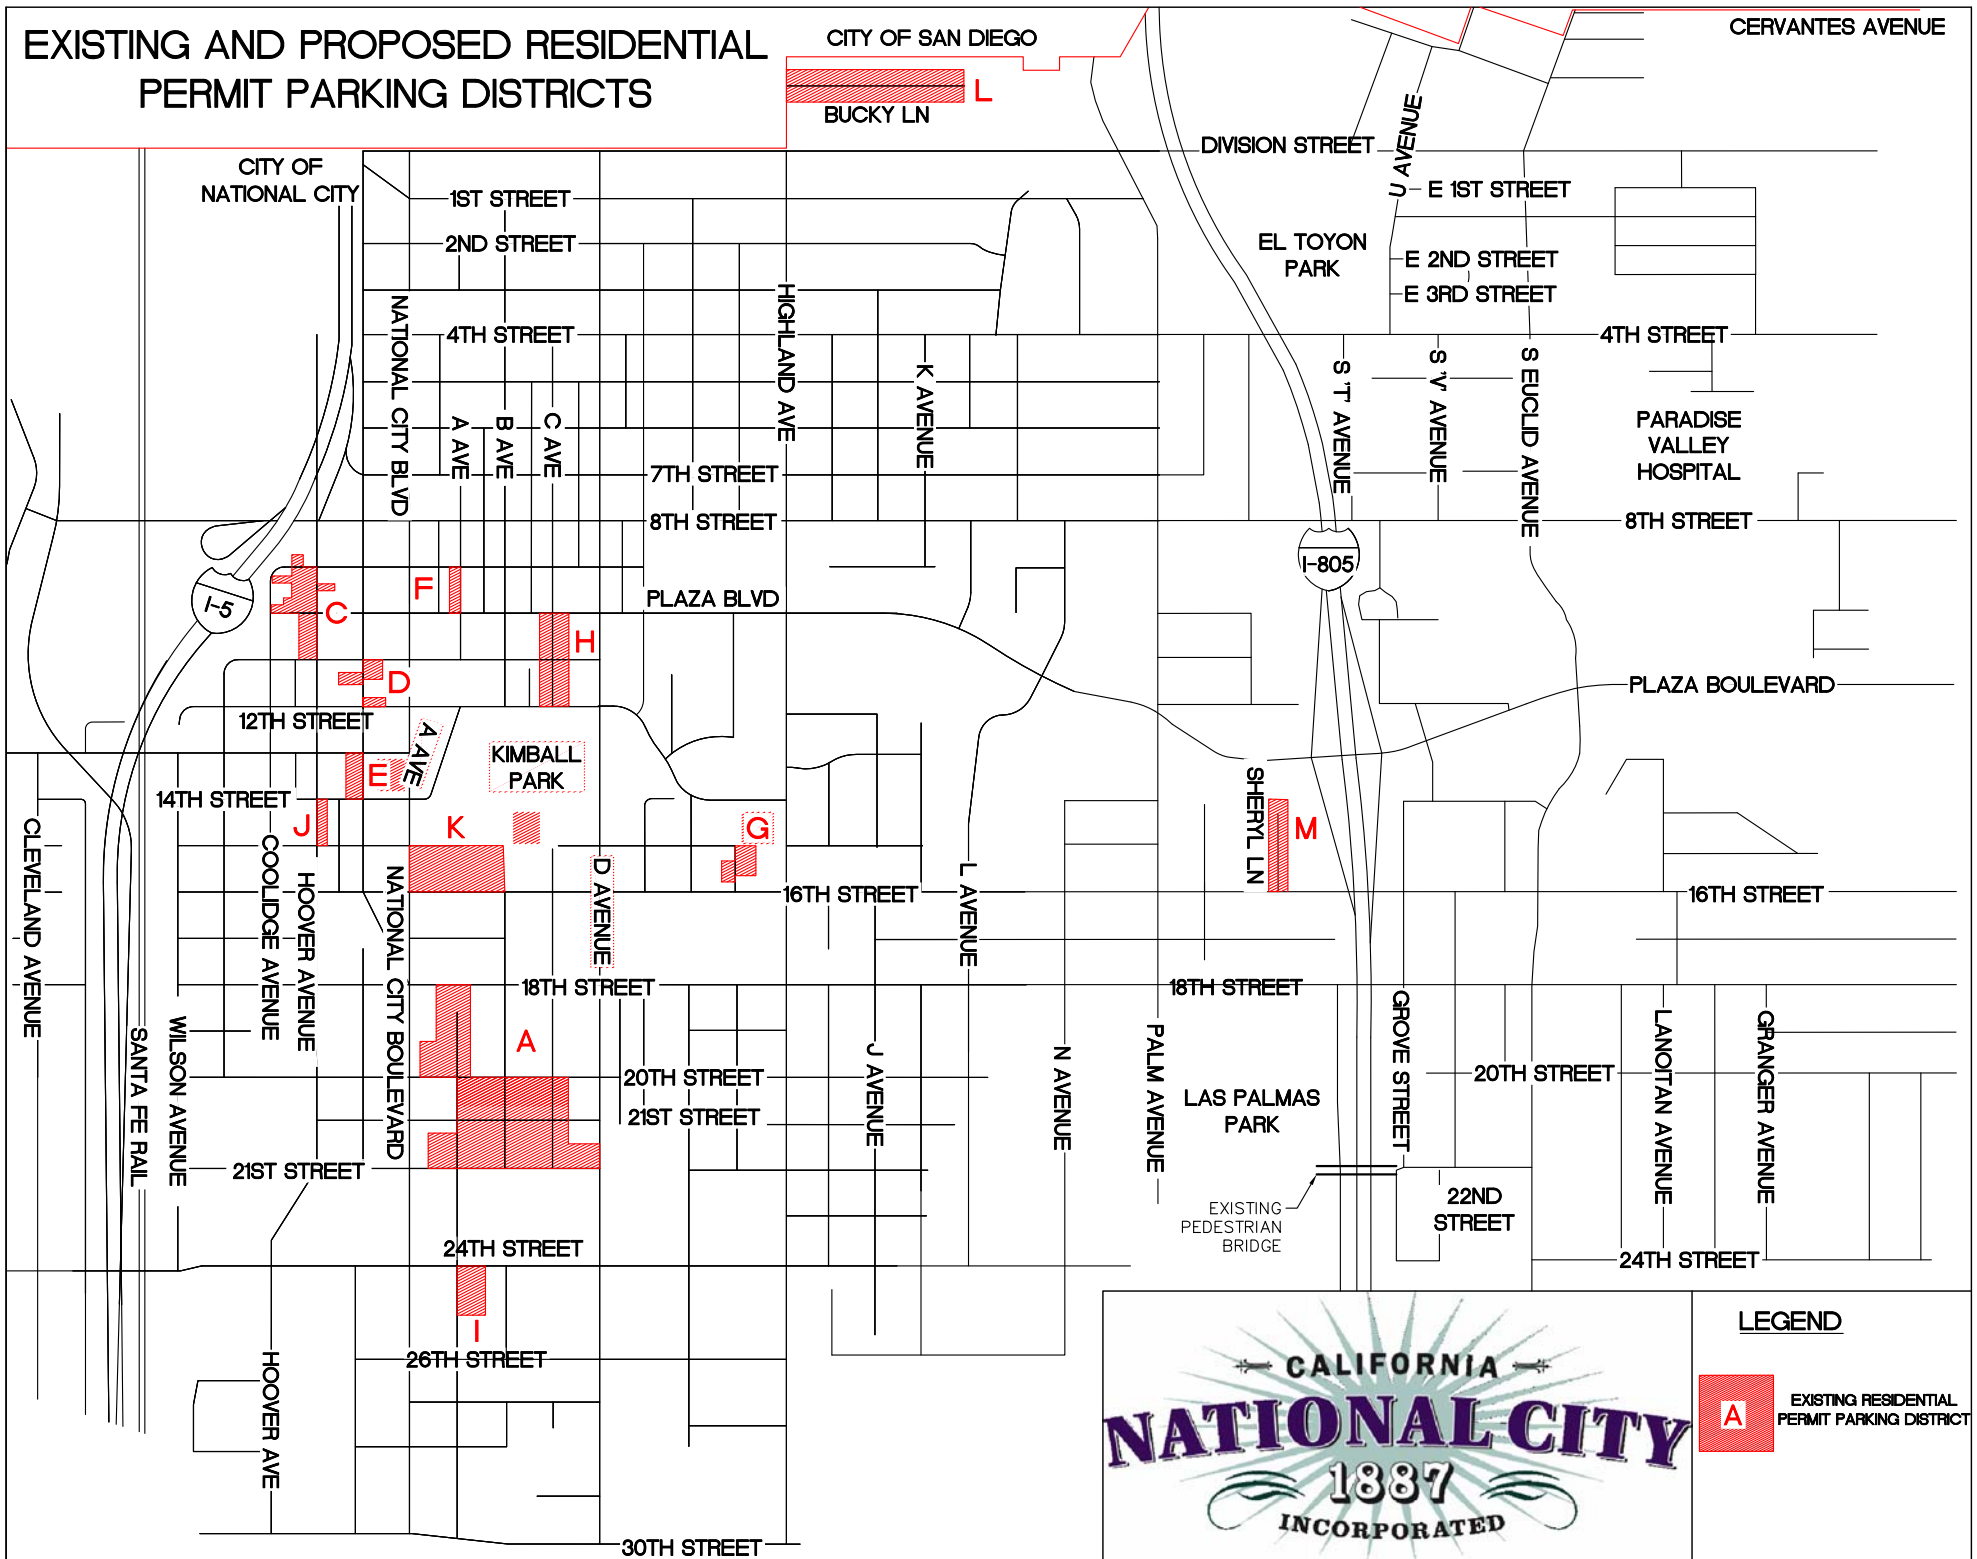

EXISTING AND PROPOSED RESIDENTIAL PERMIT PARKING DISTRICTS

CITY OF SAN DIEGO

CERVANTES AVENUE

LEGEND

 EXISTING RESIDENTIAL PERMIT PARKING DISTRICT